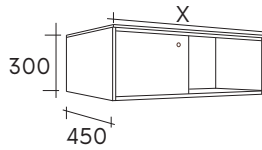

# FIPP

---

Fipp 80cm with doors in  
Scandinavian Wood

Wall cabinet Fipp and  
Spot 70cm mirror

Fipp XL 80cm with sliding doors in Scandinavian Wood

Fipp shelf with Parc mirror

Fipp 100cm with sliding doors in Talc matte and Lett mirror

Fipp 80cm with doors in  
Scandinavian Wood with Cloud  
basin

Fipp doors  
80-90-100-120 cm

Fipp sliding doors  
80-90-100-120 cm

Fipp XL - doors  
80-90-100-120 cm

Fipp XL - sliding doors  
80-90-100-120 cm