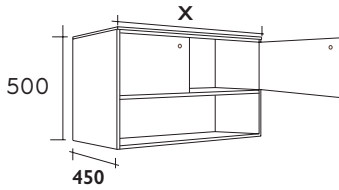

# FIPP

---

Fipp 80cm with doors in  
Scandinavian Wood

Wall cabinet Fipp and  
Spot 70cm mirror

Fipp XL 80cm with sliding doors in Scandinavian Wood

Fipp shelf with Parc mirror

Fipp 100cm with sliding doors in Talc matte and Lett mirror

Fipp 80cm with doors in  
Scandinavian Wood with Cloud  
basin

Fipp doors  
80-90-100-120 cm

Fipp sliding doors  
80-90-100-120 cm

Fipp XL - doors  
80-90-100-120 cm

Fipp XL - sliding doors  
80-90-100-120 cm

Fipp wall cabinet

Fipp shelf

Lett mirror  
60 - 160cm

Spot mirror  
50 - 70 - 100 - 120cm