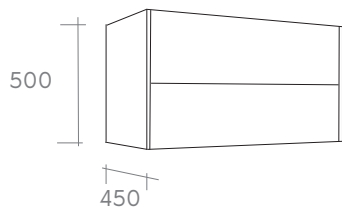

Tence vanity
70 - 150cm