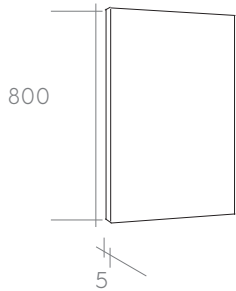

Lett mirror
60 - 160cm