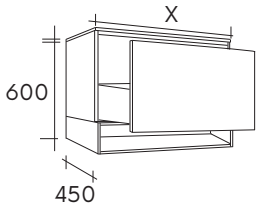

Flott vanity
60 - 80 - 100 - 120 cm