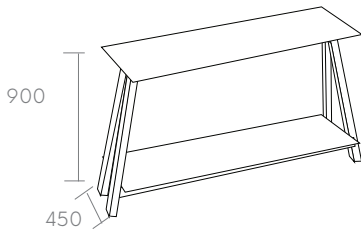

# RURAL

---

Rural 160cm in Urban matte with Single drawer

100cm in Talc matte

Basin: Rural - Cloud 160cm

Mirror: Spot 120cm

Rural 130cm in Cale matte  
with Double drawer in Cale  
matte

The Rural basins will be supplied with a thickened edge of 3cm

Rural 100cm with Single drawer  
100cm in Talc matte.

Mirror: Spot 70cm

Rural vanity 90cm high  
100 - 130 - 160 cm

## Summary

solid wood

Height : 90 cm  
Depth : 45 cm  
Material : Solid Wood  
Drawer : Push-to-open

Rural Single  
40 - 70 - 100 - 130 cm

Rural Double  
60 cm

Available colors (Lacquer):

Lett Mirror  
60 - 160cm