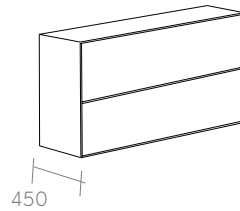

## Summary

solid wood

Height : 90 cm  
Depth : 45 cm  
Material : Solid Wood  
Drawer : Push-to-open

Rural Single  
40 - 70 - 100 - 130 cm

Rural Double  
60 cm

Available colors (Lacquer):

Lett Mirror  
60 - 160cm