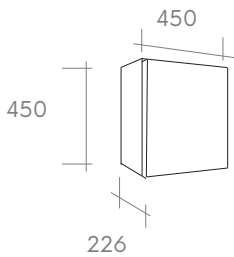

Foge vanity
80 - 150cm

Foge complement
80 - 150cm

Summary

customization

softclose

Price List
p. 77

Height : 30 cm
Depth : 45 cm
Material : Lacquered MDF
Drawers : Softclose

Foge vanity shallow
80 - 150cm

Foge complement shallow
80 - 150cm

Available colors (Lacquer):

These colors are available in matte, satin and gloss.

Bronze is only available in satin.

More about colors on pagina 87

Beam module

Beam wall cabinet

Parc mirror
60 - 160cm

Spot mirror
50 - 70 - 100 - 120cm

Available basins: