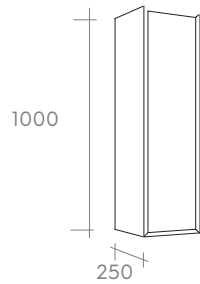

## Summary

customization

solid wood

Price List  
p. 7

Height : 30 & 65 cm  
Depth : 45 cm  
Material : Solid Wood  
Drawers : Push-to-open

Coff vanity 60  
100 - 170 cm

Coff wall cabinet

Meer  
complementand op  
pagina 60