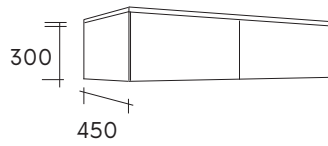

Loor vanity  
80 - 150 cm

Loor vanity  
160 - 200 cm