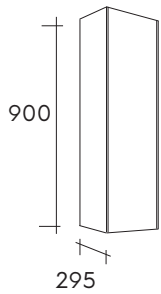

**Summary**

solid wood

Price List  
p. 47

Height : 38 cm  
Depth : 45 cm  
Material : Solid Wood  
Drawer : Push-to-open

Roon wall cabinet

Available colors (Solid Wood):

More about colors on pagina  
87

Roon mirror  
50 - 160cm

## Summary

customization

Price List  
p. 53

Height : 50 cm  
Depth : 45 cm  
Material : Lacquered MDF  
Drawer : Push-to-open

Tence wall cabinet

Available colors (Lacquer):

Lett Mirror  
60 - 160cm

Spot mirror  
50 - 70 - 100 - 120cm