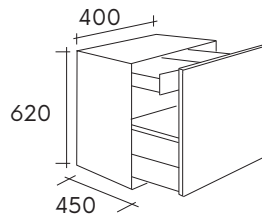

Hende solid wood module