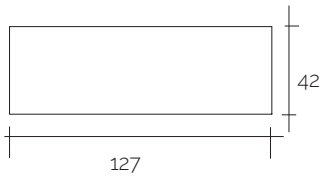

Roon mirror
50 - 160cm

Spot mirror
50 - 70 - 100 - 120cm