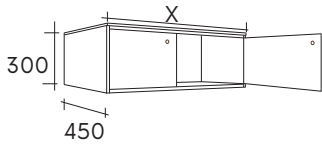

# FIPP

---

Fipp 80cm with doors in  
Scandinavian Wood

Wall cabinet Fipp and  
Spot 70cm mirror

Fipp XL 80cm with sliding doors in Scandinavian Wood

Fipp shelf with Parc mirror

Fipp 100cm with sliding doors in Talc matte and Lett mirror

Fipp 80cm with doors in  
Scandinavian Wood with Cloud  
basin

Fipp doors  
80-90-100-120 cm

Fipp sliding doors  
80-90-100-120 cm

Fipp XL - doors  
80-90-100-120 cm

Fipp XL - sliding doors  
80-90-100-120 cm