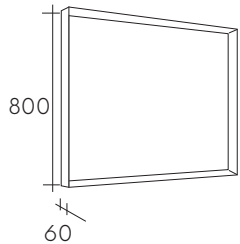

Coff mirror
60 - 160cm