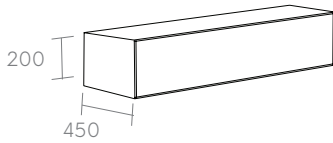

Rural 100cm with Single drawer  
100cm in Talc matte.

Mirror: Spot 70cm

Rural vanity 90cm high  
100 - 130 - 160 cm

## Summary

solid wood

Height : 90 cm  
Depth : 45 cm  
Material : Solid Wood  
Drawer : Push-to-open

Rural Single  
40 - 70 - 100 - 130 cm

Rural Double  
60 cm

Available colors (Lacquer):

Lett Mirror  
60 - 160cm