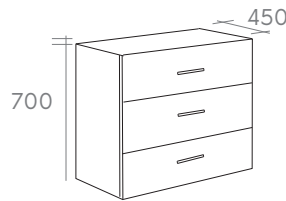

### Summary

customization

MDF

softclose

Price List  
p. 85

Height : 62,5 & 70 cm  
Depth : 45 cm  
Material : Lacquered MDF  
Drawers : Softclose