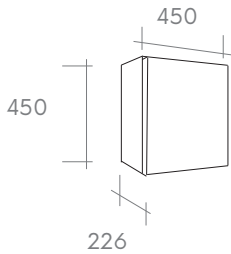

Beam module

Beam wall cabinet