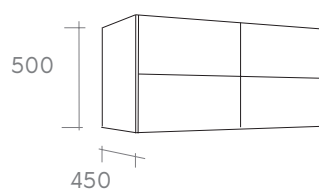

Tence vanity
160 - 200cm