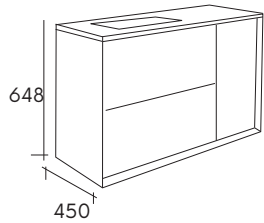

## Summary

customization

solid wood

Price List  
p. 7

Height : 30 & 65 cm  
Depth : 45 cm  
Material : Solid Wood  
Drawers : Push-to-open

Coff vanity 60  
100 - 170 cm

Coff wall cabinet

Meer  
complementand op  
pagina 60