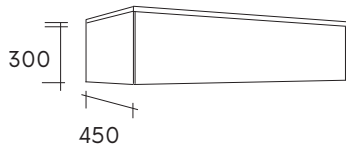

Loor vanity  
80 - 150 cm

Loor vanity  
160 - 200 cm