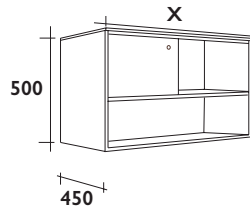

# FIPP

---

Fipp 80cm with doors in  
Scandinavian Wood

Wall cabinet Fipp and  
Spot 70cm mirror

Fipp XL 80cm with sliding doors in Scandinavian Wood

Fipp shelf with Parc mirror

Fipp 100cm with sliding doors in Talc matte and Lett mirror

Fipp 80cm with doors in  
Scandinavian Wood with Cloud  
basin

Fipp doors  
80-90-100-120 cm

Fipp sliding doors  
80-90-100-120 cm

Fipp XL - doors  
80-90-100-120 cm

Fipp XL - sliding doors  
80-90-100-120 cm

Fipp wall cabinet

Fipp shelf

Lett mirror  
60 - 160cm

Spot mirror  
50 - 70 - 100 - 120cm