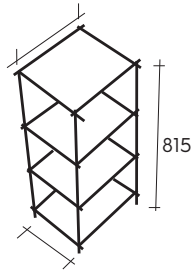

Flint cabinet