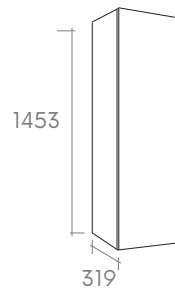

Meer
complementand op
pagina 60