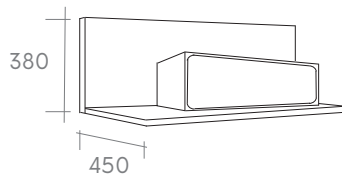

Price List  
p. 41

Height : 36 cm  
Depth : 45 cm  
Material : Solid Wood

Lett mirror  
60 - 160cm

Spot mirror  
50 - 70 - 100 - 120cm

Available colors (Solid Wood):

More about colors on  
pagina 87

Available basins:

Moon

Coff

Big

Cloud

Edge

Roon 130cm with Roon  
basin and Roon wall  
cabinet

ROON

Roon vanity  
130 & 200 cm

**Summary**

solid wood

Price List  
p. 47

Height : 38 cm  
Depth : 45 cm  
Material : Solid Wood  
Drawer : Push-to-open

Roon wall cabinet

Available colors (Solid Wood):

More about colors on pagina  
87

Roon mirror  
50 - 160cm