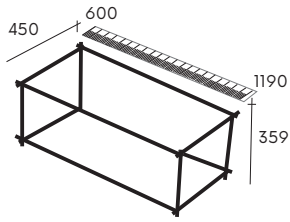

Flint vanity
80 - 150 cm