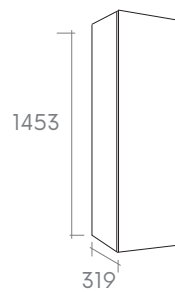

Foge vanity
80 - 150cm

Foge complement
80 - 150cm

Summary

customization

softclose

Price List
p. 77

Height : 30 cm
Depth : 45 cm
Material : Lacquered MDF
Drawers : Softclose

Foge vanity shallow
80 - 150cm

Foge complement shallow
80 - 150cm

Available colors (Lacquer):

These colors are available in matte, satin and gloss.

Bronze is only available in satin.

More about colors on pagina 87

Beam module

Beam wall cabinet

Parc mirror
60 - 160cm

Spot mirror
50 - 70 - 100 - 120cm

Available basins: