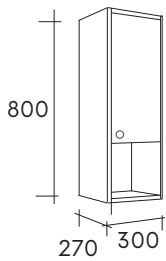

# FIPP

---

Fipp 80cm with doors in  
Scandinavian Wood

Wall cabinet Fipp and  
Spot 70cm mirror

Fipp XL 80cm with sliding doors in Scandinavian Wood

Fipp shelf with Parc mirror

Fipp 100cm with sliding doors in Talc matte and Lett mirror

Fipp 80cm with doors in  
Scandinavian Wood with Cloud  
basin

Fipp doors  
80-90-100-120 cm

Fipp sliding doors  
80-90-100-120 cm

Fipp XL - doors  
80-90-100-120 cm

Fipp XL - sliding doors  
80-90-100-120 cm

Fipp wall cabinet

Fipp shelf

Lett mirror  
60 - 160cm

Spot mirror  
50 - 70 - 100 - 120cm