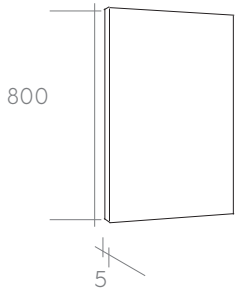

# FLINT

---

Flint 80cm in Oak

Flint cabinet

Flint vanity  
80 - 150 cm

Flint cabinet

Summary

solid wood

Price List  
p. 41

Height : 36 cm  
Depth : 45 cm  
Material : Solid Wood

Lett mirror  
60 - 160cm

Spot mirror  
50 - 70 - 100 - 120cm

Available colors (Solid Wood):

More about colors on  
pagina 87

Available basins:

**Summary**

solid wood

Price List  
p. 47

Height : 38 cm  
Depth : 45 cm  
Material : Solid Wood  
Drawer : Push-to-open

Roon wall cabinet

Available colors (Solid Wood):

More about colors on pagina  
87

Roon mirror  
50 - 160cm