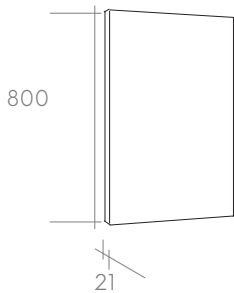

### Available colors (Lacquer):

These colors are available in  
matte, satin and gloss.

Bronze is only available in satin.

More about colors on  
pagina 87

Parc mirror  
60 - 160cm

Spot mirror  
50 - 70 - 100 - 120cm