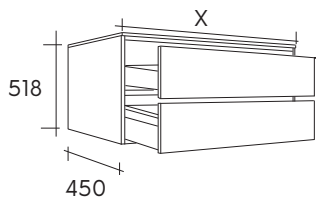

**Fine wall cabinet**

Meer complementand op pagina 60

**Summary**

customization

solid wood

softclose

Price List p. 21

Height : 30 & 50 cm  
Depth : 45 cm  
Material : Solid Wood and Solid Surface  
Drawers : Softclose