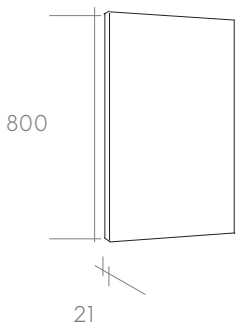

These colors are available in matte, satin and gloss.

Bronze is only available in satin.

More about colors on pagina 87

Parc mirror
50 - 160cm