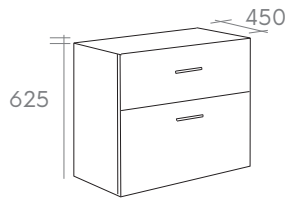

### Summary

customization

MDF

softclose

Price List  
p. 85

Height : 62,5 & 70 cm  
Depth : 45 cm  
Material : Lacquered MDF  
Drawers : Softclose