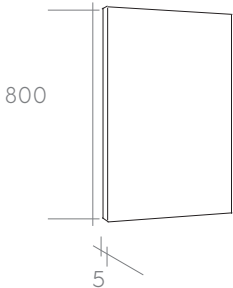

# FIPP

---

Fipp 80cm with doors in  
Scandinavian Wood

Wall cabinet Fipp and  
Spot 70cm mirror

Fipp XL 80cm with sliding doors in Scandinavian Wood

Fipp shelf with Parc mirror

Fipp 100cm with sliding doors in Talc matte and Lett mirror

Fipp 80cm with doors in  
Scandinavian Wood with Cloud  
basin

Fipp doors  
80-90-100-120 cm

Fipp sliding doors  
80-90-100-120 cm

Fipp XL - doors  
80-90-100-120 cm

Fipp XL - sliding doors  
80-90-100-120 cm

Fipp wall cabinet

Fipp shelf

Lett mirror  
60 - 160cm

Spot mirror  
50 - 70 - 100 - 120cm