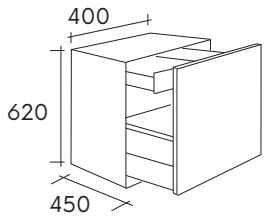

Hende vanity solid wood  
100 - 150 cm

**Summary**

solid wood

MDF

softclose

Price List  
p. 93

Height : 14 cm  
Depth : 45 cm  
Material : Solid Wood  
Drawer complement : Softclose

Hende lacquered module