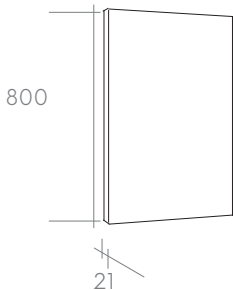

These colors are available in matte, satin and gloss.

Bronze is only available in satin.

More about colors on pagina 87

Beam module

Beam wall cabinet

Parc mirror  
60 - 160cm

Spot mirror  
50 - 70 - 100 - 120cm