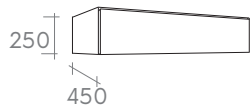

Foge vanity
80 - 150cm

Foge complement
80 - 150cm

Summary

customization

softclose

Price List
p. 77

Height : 30 cm
Depth : 45 cm
Material : Lacquered MDF
Drawers : Softclose