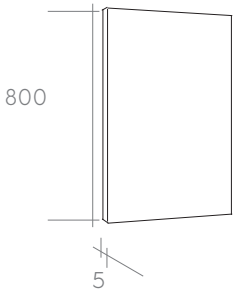

Flott shelf

Flott vanity  
60 - 80 - 100 - 120 cm

Flott vanity  
60 - 80 - 100 - 120 cm

Flott vanity  
30 cm

Lett mirror  
60 - 160

Spot mirror  
50 - 70 - 100 - 120cm

## Summary

Height : 60 cm  
Depth : 45 cm  
Material : Lacquered MDF  
Drawers : Softclose

Available colors (Lacquer):

These colors are available in matte, satin and gloss.

Bronze is only available in satin.