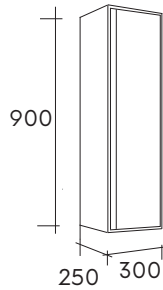

## Summary

customization

MDF

Price List  
p. 61

Height : 30 cm  
Depth : 45 cm  
Material : Lacquered MDF  
Drawers : Push-to-open

Loor complement

Tence wall cabinet

Available colors (Lacquer):