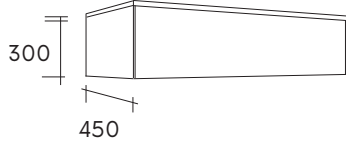

## Summary

customization

MDF

Price List  
p. 61

Height : 30 cm  
Depth : 45 cm  
Material : Lacquered MDF  
Drawers : Push-to-open

Loor complement

Tence wall cabinet

Available colors (Lacquer):