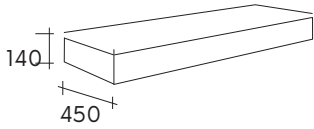

Hende complement with inner  
drawer in Oak

Hende 100cm in Fire matte with  
Beam wall cabinet in Fire matte

Hende 100cm in Linen with Moon basin left

Hende 140cm in Oak with Cloud basin on the left

Hende lacquered vanity  
100 - 150 cm