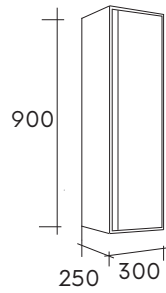

## Summary

solid wood

Height : 90 cm  
Depth : 45 cm  
Material : Solid Wood  
Drawer : Push-to-open

Rural Single  
40 - 70 - 100 - 130 cm

Rural Double  
60 cm

Available colors (Lacquer):

Lett Mirror  
60 - 160cm

**Fine wall cabinet**

Meer complementand op pagina 60

**Summary**

customization

solid wood

softclose

Price List p. 21

Height : 30 & 50 cm  
Depth : 45 cm  
Material : Solid Wood and Solid Surface  
Drawers : Softclose