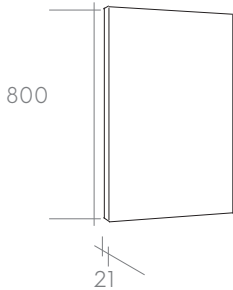

Parc mirror
60 - 160cm