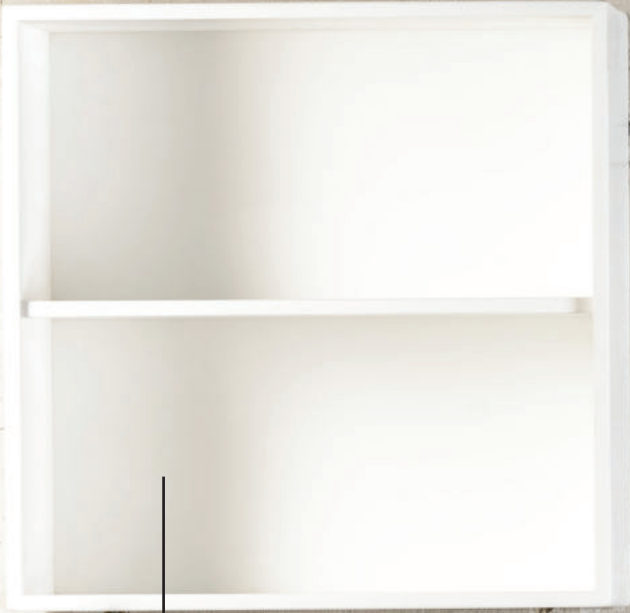

Complements SOLID SURFACE