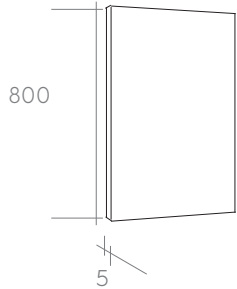

Rural 100cm with Single drawer  
100cm in Talc matte.

Mirror: Spot 70cm

Rural vanity 90cm high  
100 - 130 - 160 cm

## Summary

solid wood

Height : 90 cm  
Depth : 45 cm  
Material : Solid Wood  
Drawer : Push-to-open

Rural Single  
40 - 70 - 100 - 130 cm

Rural Double  
60 cm

Available colors (Lacquer):

Lett Mirror  
60 - 160cm