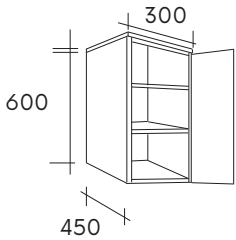

Flott shelf

Flott vanity  
60 - 80 - 100 - 120 cm

Flott vanity  
60 - 80 - 100 - 120 cm

Flott vanity  
30 cm

Lett mirror  
60 - 160

Spot mirror  
50 - 70 - 100 - 120cm

## Summary

Height : 60 cm  
Depth : 45 cm  
Material : Lacquered MDF  
Drawers : Softclose

Available colors (Lacquer):

These colors are available in matte, satin and gloss.

Bronze is only available in satin.