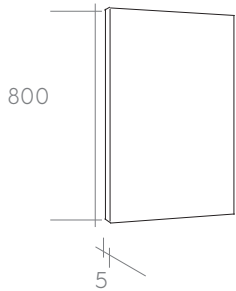

Rural 100cm with Single drawer  
100cm in Talc matte.

Mirror: Spot 70cm

Rural vanity 90cm high  
100 - 130 - 160 cm

**Summary**

solid wood

Price List  
p. 47

Height : 38 cm  
Depth : 45 cm  
Material : Solid Wood  
Drawer : Push-to-open

Roon wall cabinet

Available colors (Solid Wood):

More about colors on pagina  
87

Roon mirror  
50 - 160cm

## Summary

customization

Price List  
p. 53

Height : 50 cm  
Depth : 45 cm  
Material : Lacquered MDF  
Drawer : Push-to-open

Tence wall cabinet

Available colors (Lacquer):

Lett Mirror  
60 - 160cm

Spot mirror  
50 - 70 - 100 - 120cm