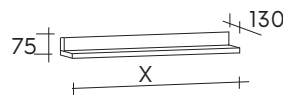

Fipp 80cm with doors in  
Scandinavian Wood with Cloud  
basin

Fipp doors  
80-90-100-120 cm

Fipp sliding doors  
80-90-100-120 cm

Fipp XL - doors  
80-90-100-120 cm

Fipp XL - sliding doors  
80-90-100-120 cm

Fipp wall cabinet

Fipp shelf

Lett mirror  
60 - 160cm

Spot mirror  
50 - 70 - 100 - 120cm