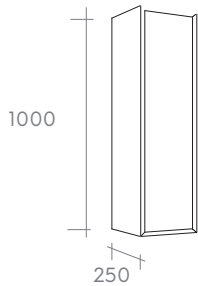

Price List  
p. 41

Height : 36 cm  
Depth : 45 cm  
Material : Solid Wood

Lett mirror  
60 - 160cm

Spot mirror  
50 - 70 - 100 - 120cm

Available colors (Solid Wood):

More about colors on  
pagina 87

Available basins:

**Summary**

solid wood

Price List  
p. 47

Height : 38 cm  
Depth : 45 cm  
Material : Solid Wood  
Drawer : Push-to-open

Roon wall cabinet

Available colors (Solid Wood):

More about colors on pagina  
87

Roon mirror  
50 - 160cm