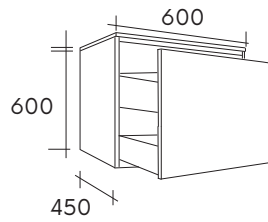

Flott shelf

Flott vanity  
60 - 80 - 100 - 120 cm

Flott vanity  
60 - 80 - 100 - 120 cm

Flott vanity  
30 cm

Lett mirror  
60 - 160

Spot mirror  
50 - 70 - 100 - 120cm

## Summary

Height : 60 cm  
Depth : 45 cm  
Material : Lacquered MDF  
Drawers : Softclose

Available colors (Lacquer):

These colors are available in matte, satin and gloss.

Bronze is only available in satin.