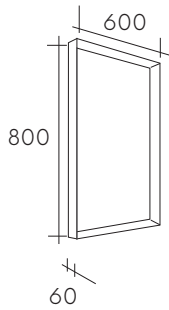

Handde mirror
60cm