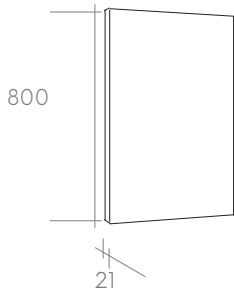

**Fine wall cabinet**

Meer complementand op pagina 60

**Summary**

customization

solid wood

softclose

Price List p. 21

Height : 30 & 50 cm  
Depth : 45 cm  
Material : Solid Wood and Solid Surface  
Drawers : Softclose

**Parc mirror**  
60 - 160cm

**Spot mirror**  
50 - 70 - 100 - 120cm

**Lett mirror**  
60 - 160cm

Available colors (Solid Wood):

Available colors (Lacquer):

These colors are available in matte, satin and gloss.