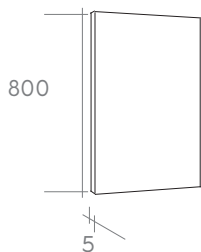

Lett Mirror